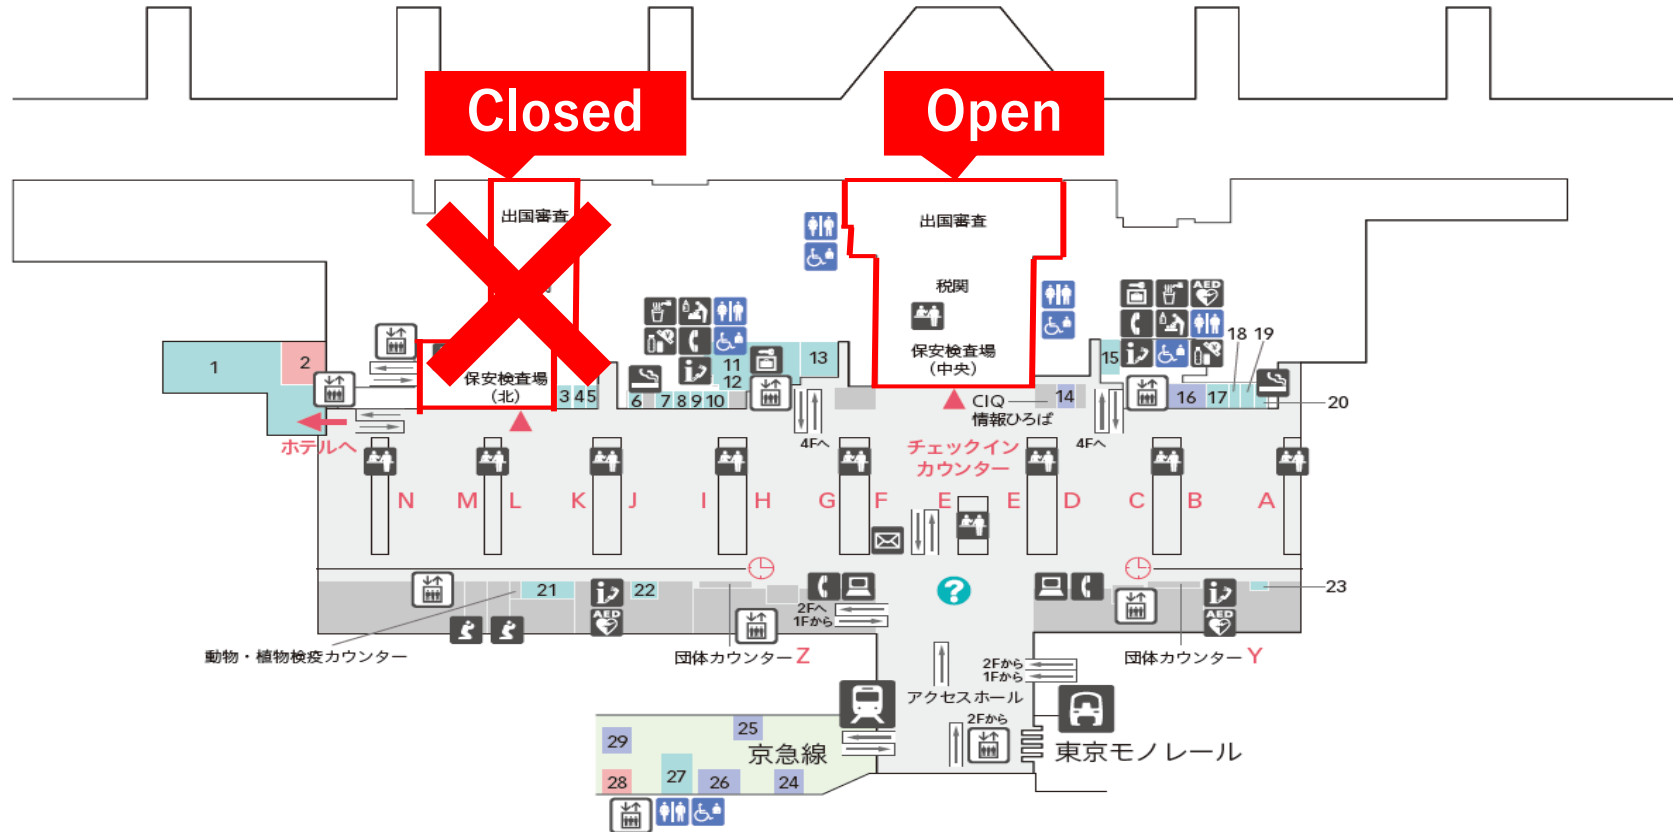

# 第3ターミナル保安検査場閉鎖 / Temporary closure of security gate at Terminal 3 3F/Departure floor

# 2F到着階/Arrival Lobby

# 国内線乗り継ぎ検査場 閉鎖中/ Domestic Flight Transfer Security Check Point Closed

# Domestic Flight Transfer Security Check Point Closed